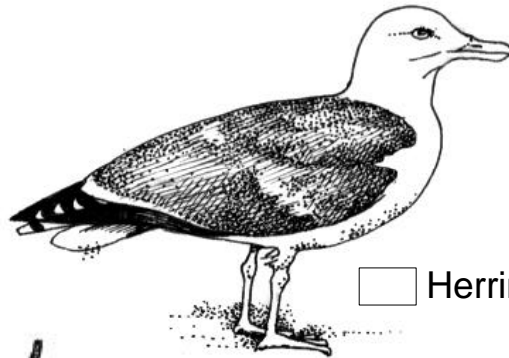

SEASHORE
(ID SHEET 5)
THE STRAND LINE:

Fulmar

Herring Gull

Cuttlefish backbone

Egg case of skate
(‘Mermaid’s purse’)

Sea lavender

Dogfish egg cases

Yellow horned poppy

Sea slater